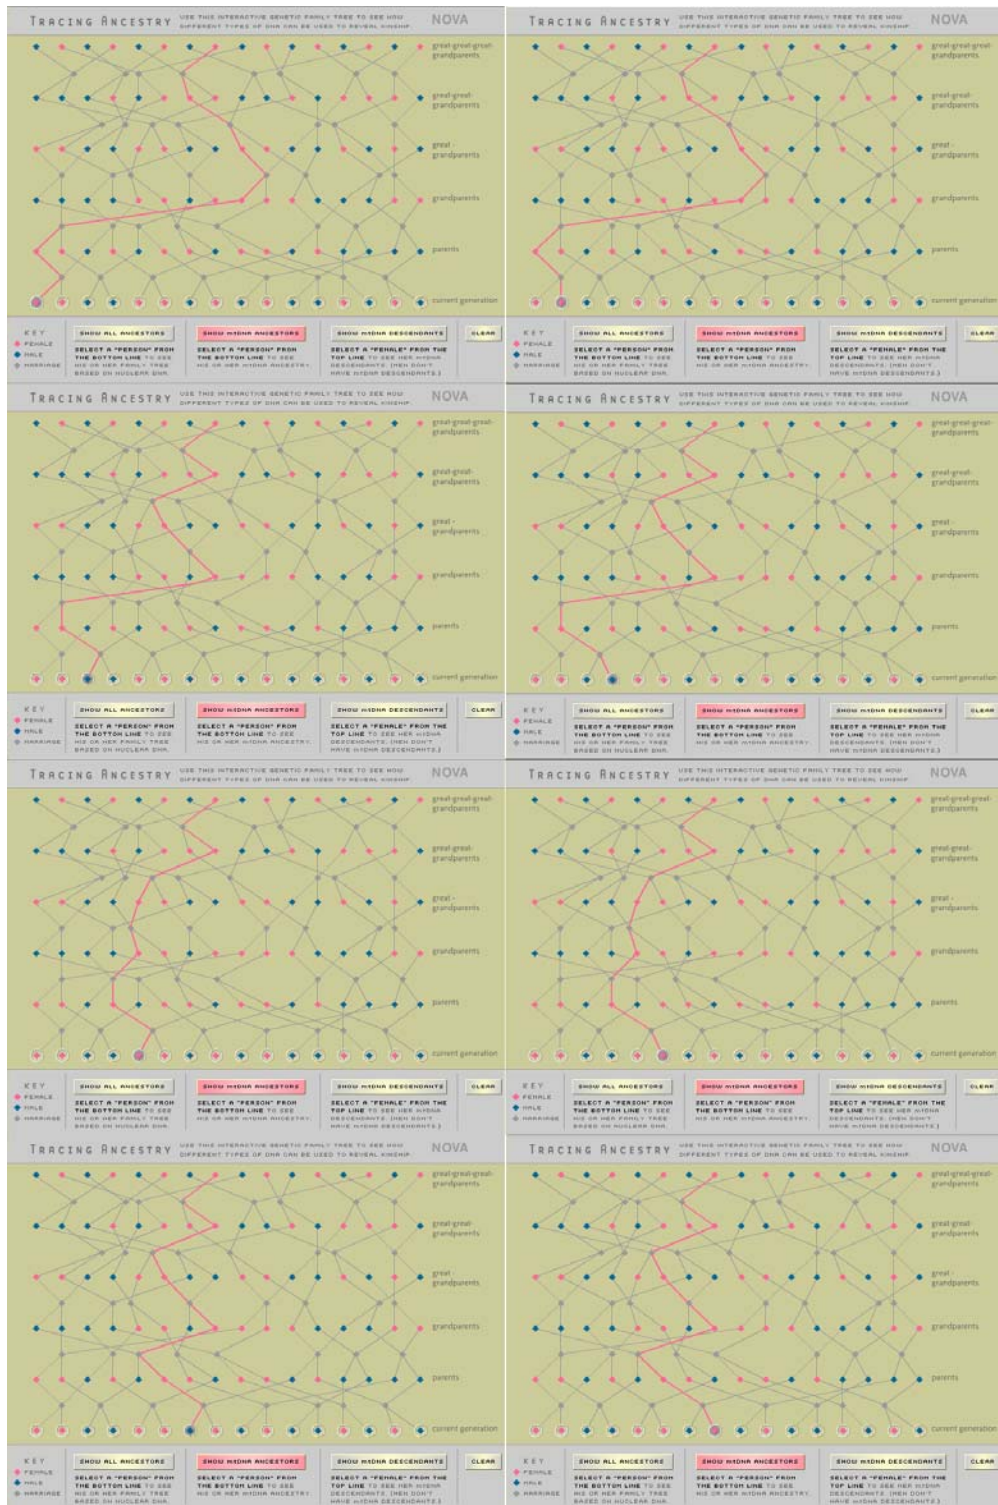

Display mtDNA Ancestry

The mtDNA for many descendants can all be traced back to one common ancestor.

TRACING ANCESTRY USE THE INTERACTIVE GENETIC FAMILY TREE TO SEE HOW DIFFERENT TYPES OF DNA CAN BE USED TO REVEAL WHOSEP. **NOVA**

SELECT A "PERSON" FROM THE BOTTOM LINE TO SEE HIS OR HER FAMILY TREE BASED ON NUCLEAR DNA.
 SELECT A "PERSON" FROM THE BOTTOM LINE TO SEE HIS OR HER mtDNA ANCESTRY.
 SELECT A "PERSON" FROM THE TOP LINE TO SEE HER Y-DNA DESCENDANTS (HER SON'S HAVE Y-DNA DESCENDANTS.)

TRACING ANCESTRY USE THE INTERACTIVE GENETIC FAMILY TREE TO SEE HOW DIFFERENT TYPES OF DNA CAN BE USED TO REVEAL WHOSEP. **NOVA**

great-great-grandparents
great-great-grandparents
great-grandparents
grandparents
parents
current generation